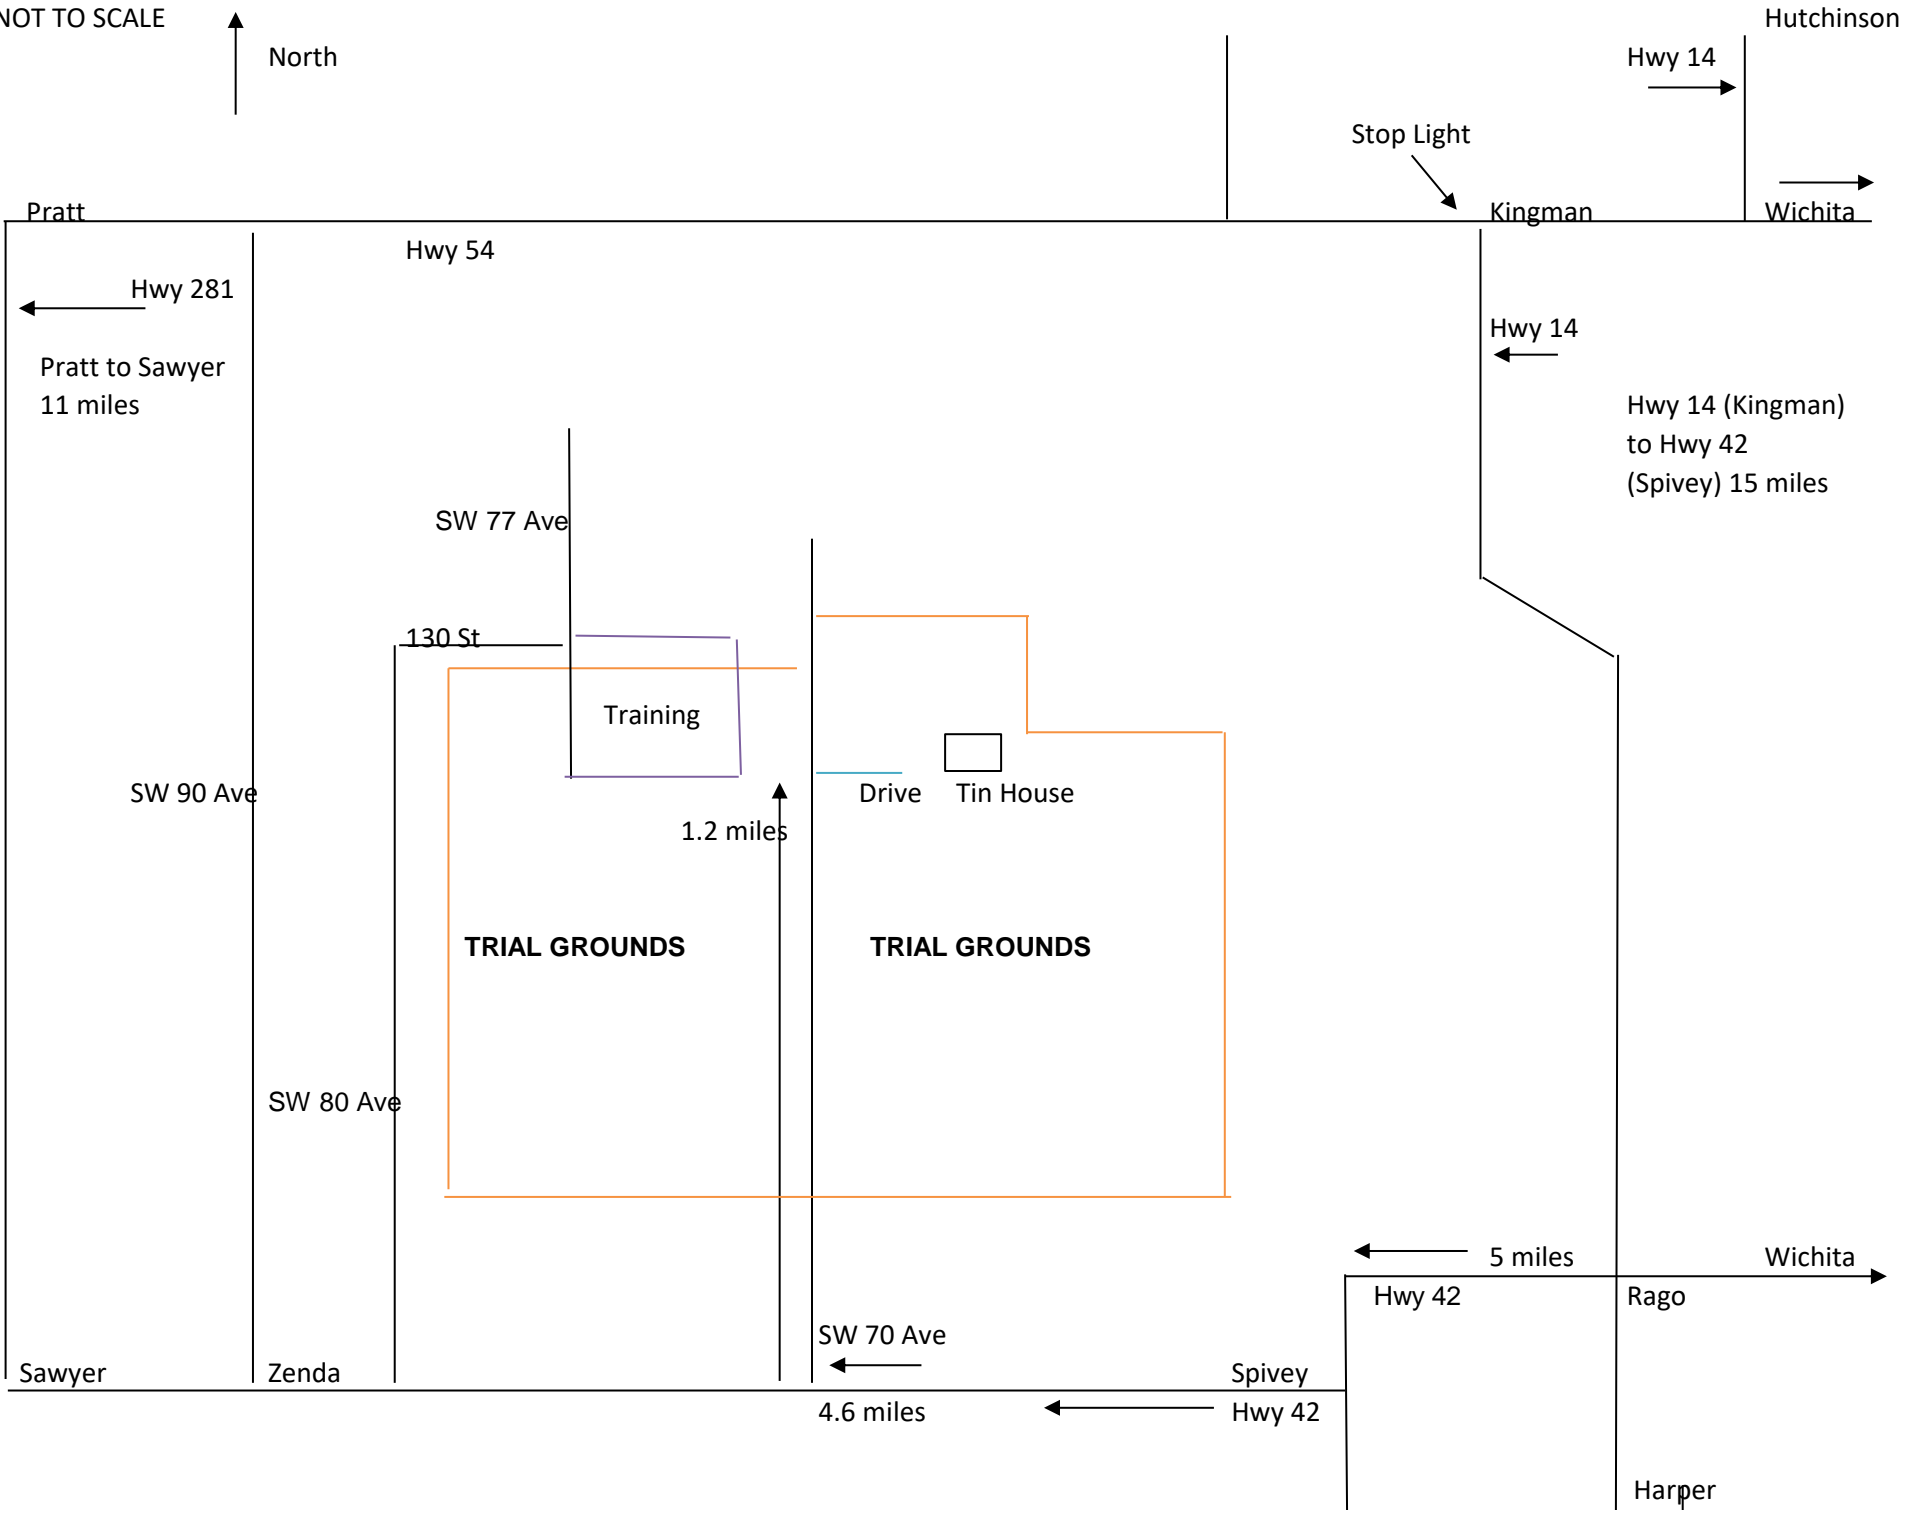

NOT TO SCALE

Pratt

Hwy 281

Pratt to Sawyer
11 miles

Hwy 54

SW 77 Ave

130 St

Training

SW 90 Ave

Drive Tin House

1.2 miles

TRIAL GROUNDS

TRIAL GROUNDS

SW 80 Ave

Sawyer

Zenda

SW 70 Ave

4.6 miles

Spivey

Hwy 42

Stop Light

Kingman

Hwy 14

Hwy 14

Hutchinson

Wichita

Hwy 14 (Kingman)
to Hwy 42
(Spivey) 15 miles

5 miles

Hwy 42

Rago

Wichita

Harper