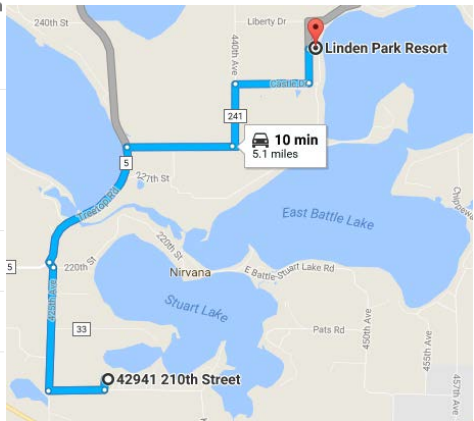

← from 42941 210th St, Clitherall, MN 56524
to Linden Park Resort, 23736 Castle Trail, Henning, M...

10 min (5.1 miles)

via 230th St
Fastest route

42941 210th St
Clitherall, MN 56524

- > Follow 210th St/S Stuart Lake Rd and 425th Ave to County Rd 5
3 min (1.6 mi)
- ➔ Turn right onto County Rd 5
2 min (1.2 mi)
- > Continue on 230th St. Take Castle Dr to Castle Trail
5 min (2.3 mi)

Linden Park Resort
23736 Castle Trail, Henning, MN 56551

← from 2454 College Way, Fergus Falls, MN 56537
to Linden Park Resort, 23736 Castle Trail, Henning, M...

39 min (32.8 miles)

via MN-210 E
Fastest route, the usual traffic

2454 College Way
Fergus Falls, MN 56537

- > Get on I-94 E/US-59 S
2 min (0.6 mi)
- > Take MN-210 E to S Oak St in Clitherall
28 min (26.8 mi)
- > Take County Rd 5, 230th St and Castle Dr to Castle Trail in Girard Township
9 min (5.4 mi)