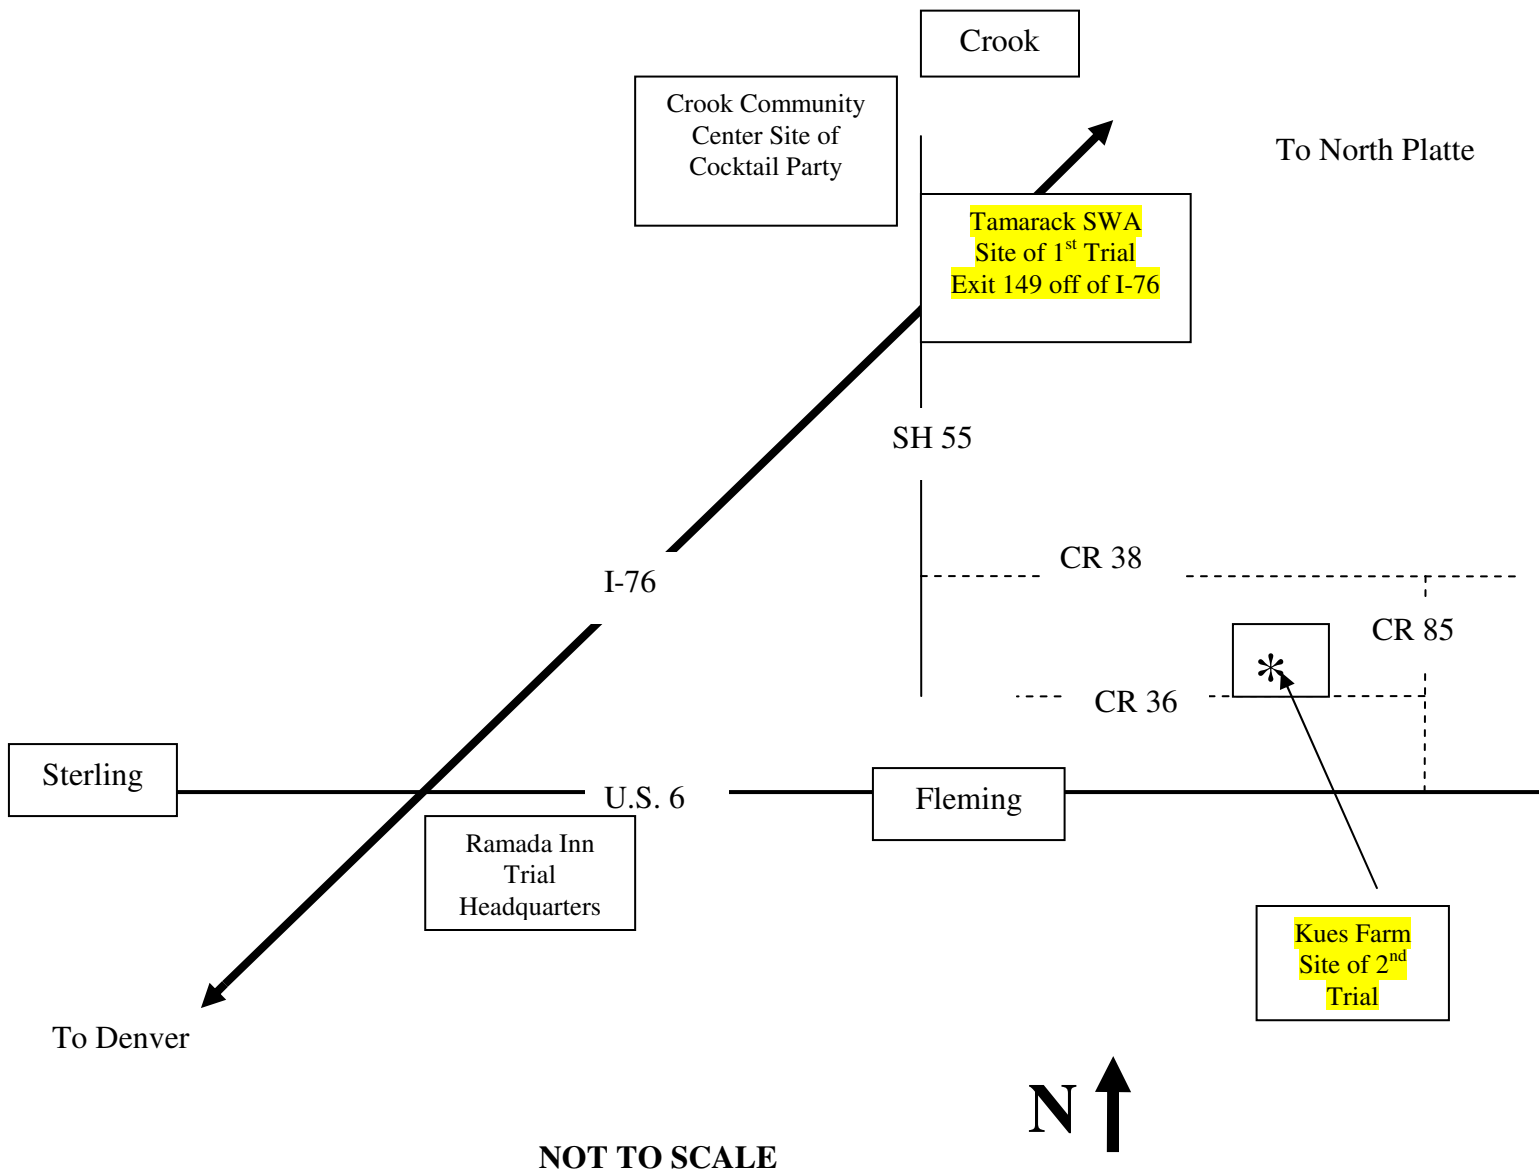

- 2<sup>nd</sup> Series Amateur
- 3<sup>rd</sup> Series Amateur

Lunch Break at Tamarack SWA

Move to Kues Farm

2<sup>nd</sup> Trial- Alternating Series. Not before 1pm

- 1<sup>st</sup> Series Open
- 1<sup>st</sup> Series Amateur

Cocktail Party at Crook Community Center

Sunday at Kues Farm 8:00am Start time

- 2<sup>nd</sup> Series Open
- 2<sup>nd</sup> Series Amateur

Lunch

- 3<sup>rd</sup> Series Open
- 3<sup>rd</sup> Series Amateur

**1st Trial**

From Sterling head east on I-76 to Exit 149 Crook. Turn North on SH 55 to the entrance of Tamarack Ranch SWA. Follow Flags to the Grounds.

**2<sup>nd</sup> Trial**

From Fleming please take U.S. 6 about 3 mi east of Fleming to CR 85. Go north on CR 85 about 1.5 mi to CR 36. Then go west on CR 36 about 0.5 mi to the grounds. If you are coming in from the north take State Highway 55 south from Crook (exit 149 from I-76) to CR 38. Go east about 1 mi on CR 38 to CR 85. Go south on CR 85 to CR 36. Then go about 0.5 mi east to the grounds.