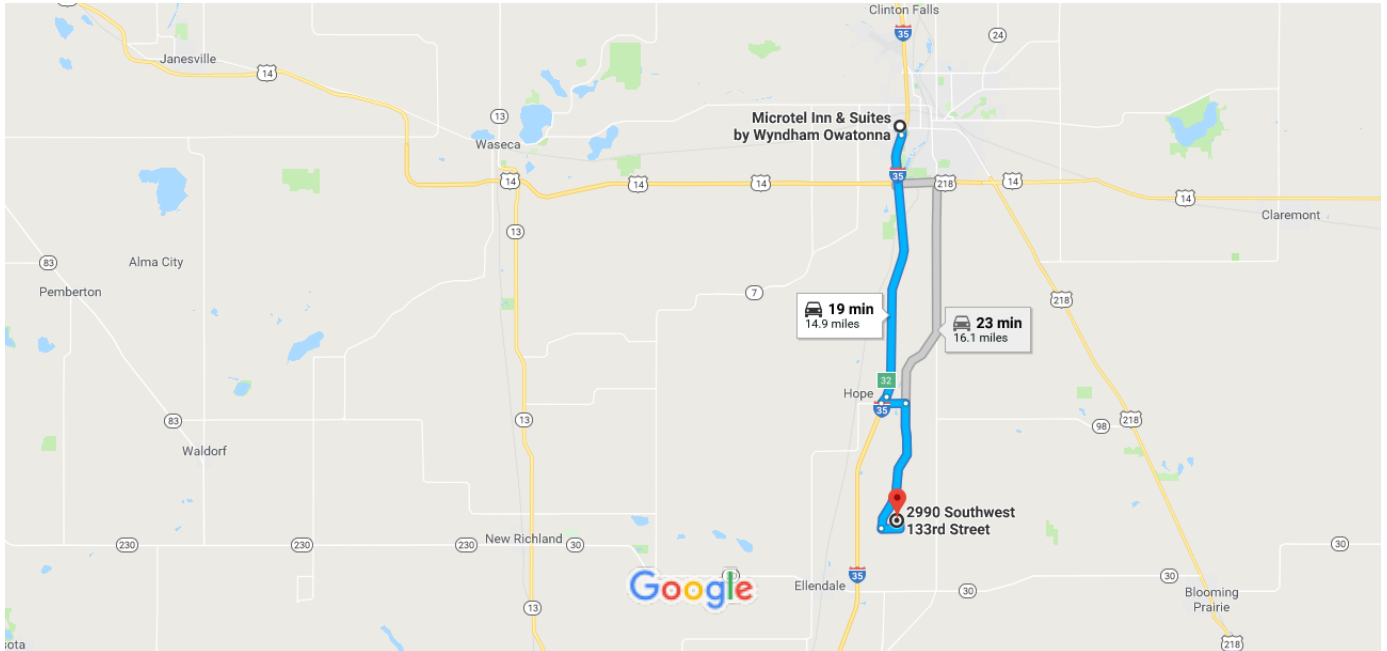

Microtel Inn & Suites by Wyndham Owatonna Drive 14.9 miles, 19 min to 2990 SW 133rd St, Ellendale, MN 56026

Waldo ©DreamWorks Distribution Limited. All rights reserved. Map data ©2018 Google 2 mi

via I-35 S and County Rd 3
Fastest route

19 min
14.9 miles

via County Hwy 45 and County Rd 3

23 min
16.1 miles