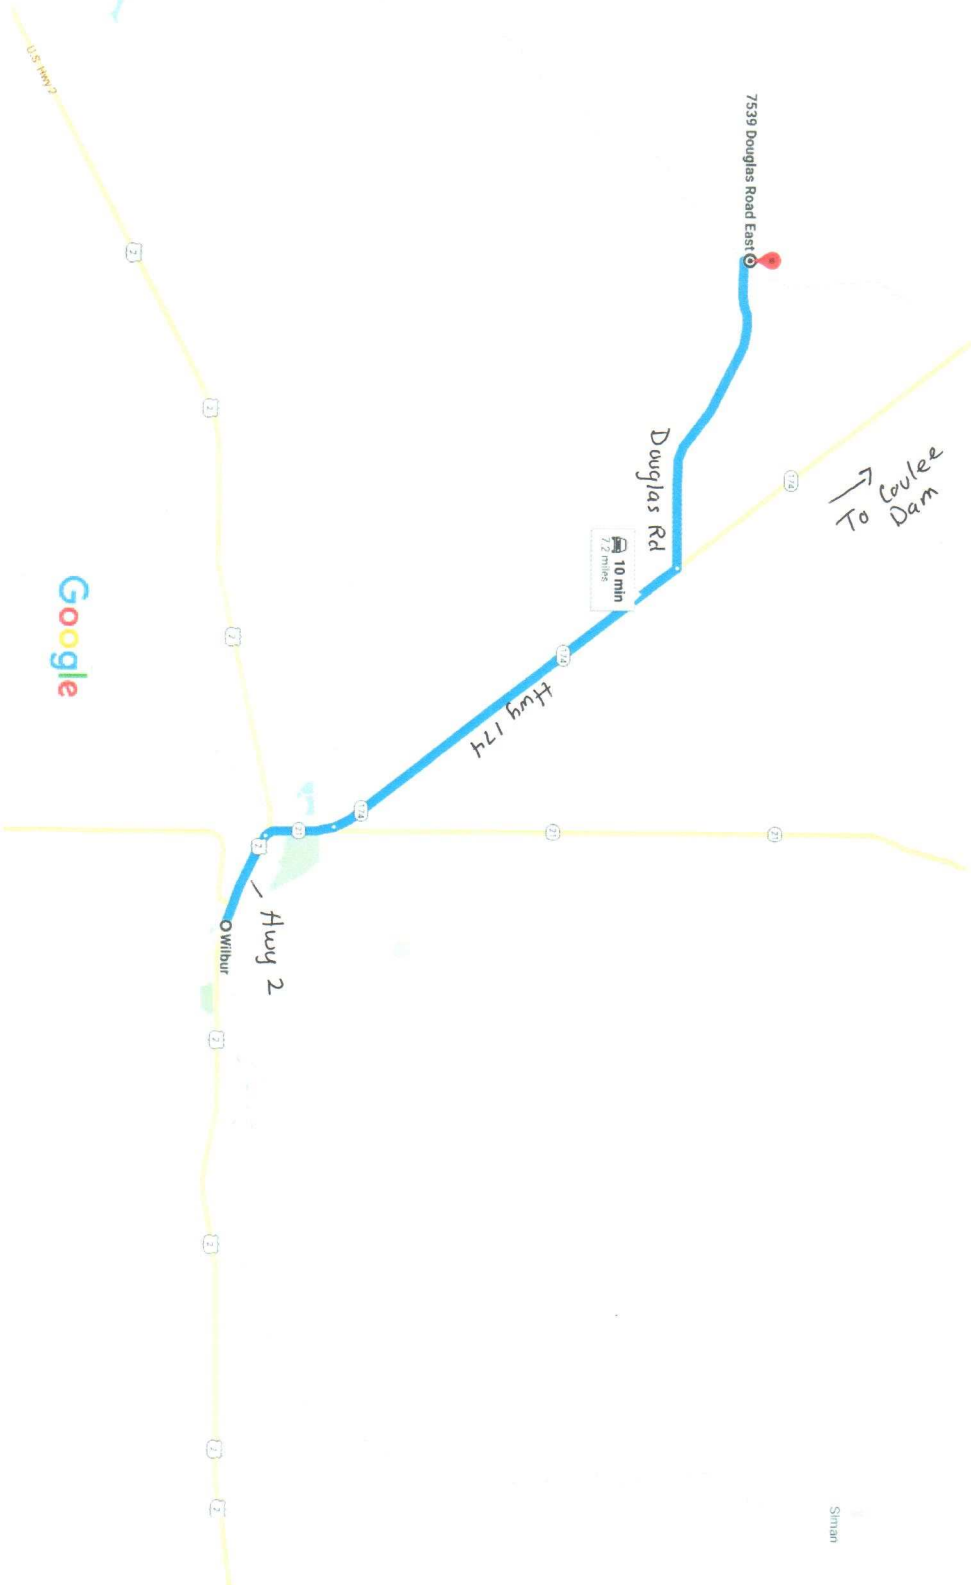

Coulee House Inn & Suites to 7539 Douglas Rd E, Wilbur, WA 99185

Drive 17.4 miles, 24 min

Wilbur, WA to 7539 Douglas Rd E, Wilbur, WA 99185

Drive 7.2 miles, 10min

Map data ©2019 Google 2000 ft

7539 Douglas Rd E