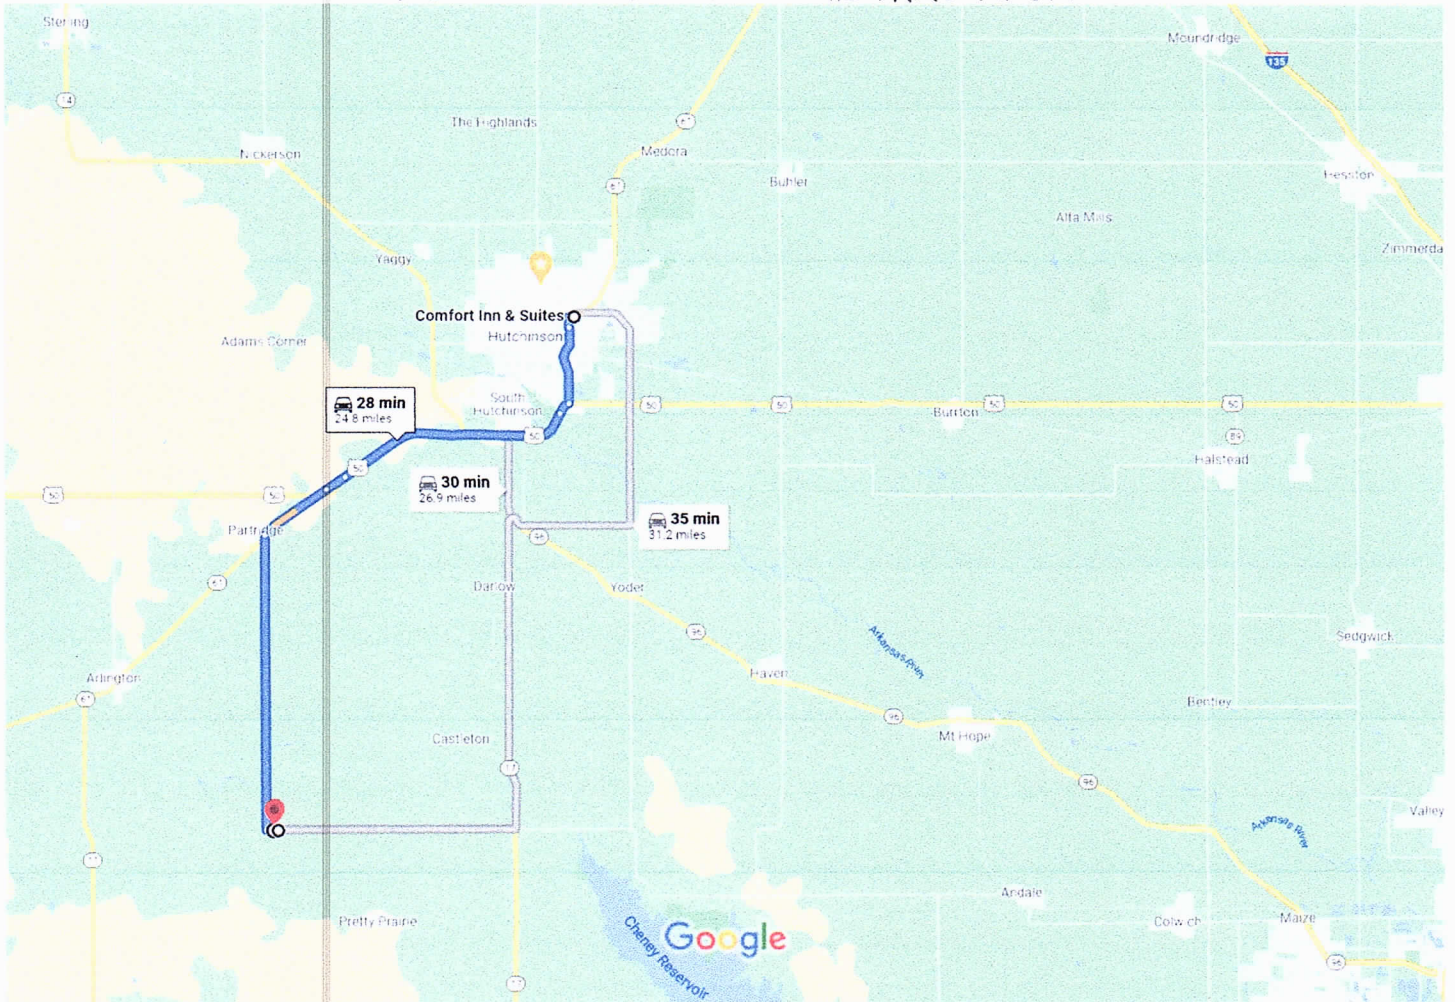

HOTEL TO GROUNDS

Comfort Inn & Suites to 20682-20200 S Partridge Rd, Pretty Prairie, KS 67570 Drive 24.8 miles, 28 min

ALL SERIES GROUNDS ARE IN SAME AREA

Map data ©2021 Google 2 mi

Comfort Inn & Suites

1601 Super Plaza Ave, Hutchinson, KS 67501

Take N Lorraine St to Ken Kennedy Fwy

- ↑ 1. Head west toward N Lorraine St 2 min (0.6 mi)
- ↶ 2. Turn left onto N Lorraine St 0.2 mi
- ↶ 3. Turn left onto E 11th Ave 0.4 mi
- 108 ft

Take US-50 W to S Partridge Rd in Center

15 min (14.2 mi)

- 4. Turn right at the 1st cross street onto Ken Kennedy Fwy
2.6 mi
- ⤴ 5. Turn right onto the KA-61 W/US-50 W ramp to Pratt/Kinsley
0.5 mi
- ⤴ 6. Merge onto US-50 W
7.9 mi
- 7. Take the KS-61 exit
0.7 mi
- ↑ 8. Continue onto KS-61 S
2.5 mi

Drive to S Partridge Rd in Roscoe

11 min (10.0 mi)

- ⤴ 9. Turn left onto S Partridge Rd
9.7 mi
- ⤴ 10. Turn left onto W Parallel Rd
0.3 mi
- 11. Turn right onto S Partridge Rd
217 ft

20682-20200 S Partridge Rd